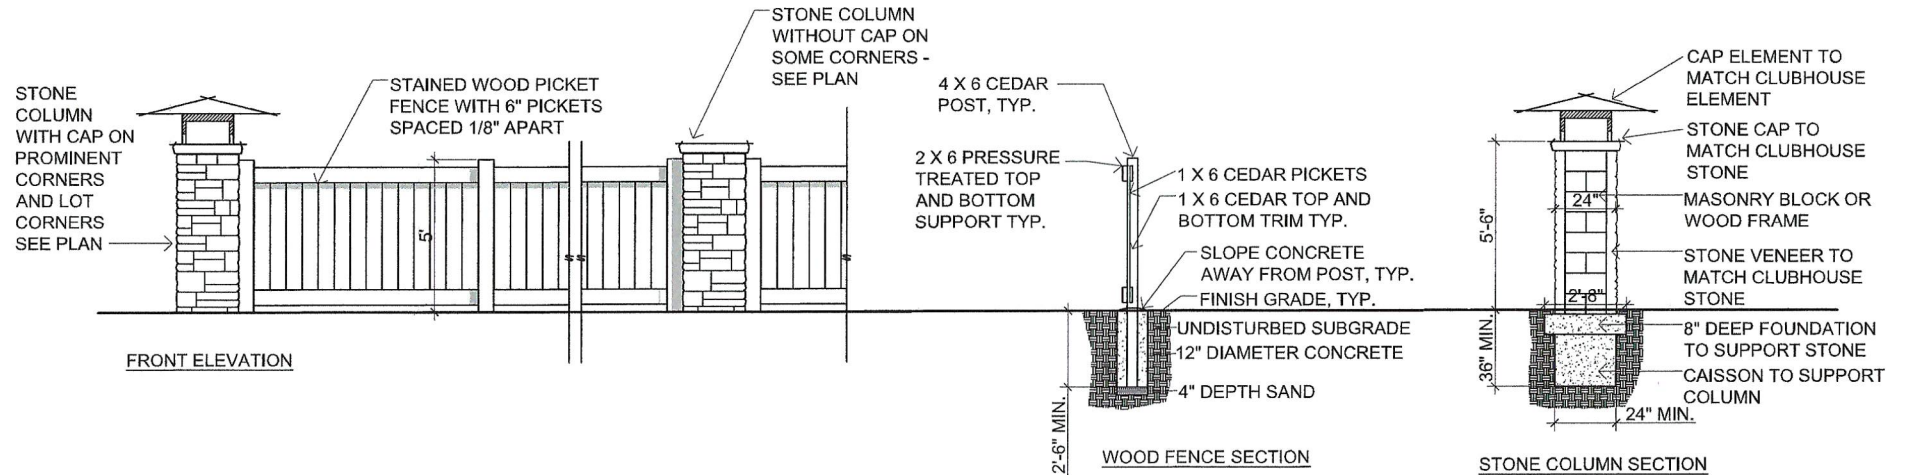

FENCE TYPE 3 - STONE COLUMNS WITH WOOD PICKET FENCE

NOT TO SCALE

FENCE TYPE 3 - WOOD PICKET FENCE

Stain note:

The new Sherman Williams "Walnut" approved stain for the Districts may not match existing fence stain exactly. Please keep in mind, on older fences and older stain, UV rays, irrigation, weather, fence preparation, location of fence with winds, and many other factors, may affect stain appearance. Stating all of this, the Sherman Williams "Walnut" approved stain may not be an exact match to existing stain, but over all you will have the "Walnut" appearance.