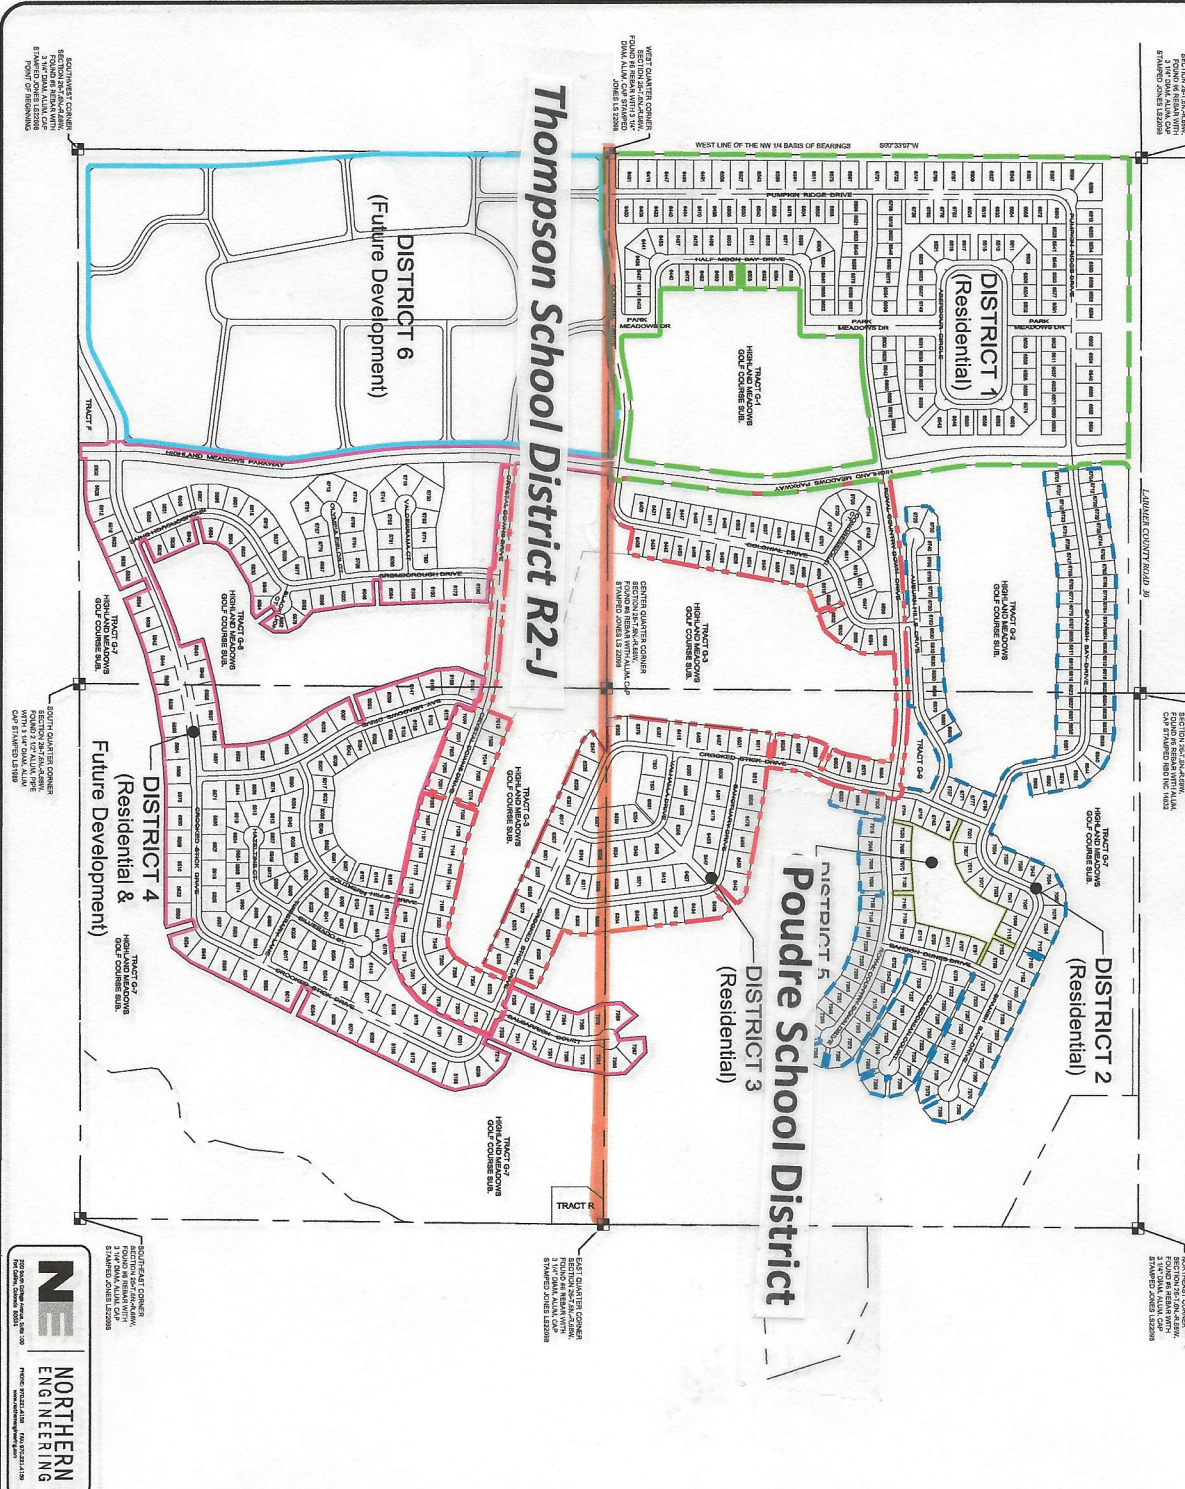

Map is drawn up to help you see where the school districts are in the Windsor Highlands Metro Districts.
 (Please contact your school District to verify)

12/17/12

WINDSOR HIGHLANDS METROPOLITAN DISTRICT NOS. 1-6 ADDRESS EXHIBIT

SECTION 26, TOWNSHIP 6 NORTH, RANGE 68 WEST, TOWN OF WINDSOR, COUNTY OF LARIMER, COLORADO

- Legend:**
- District "Number"
 - Section Corner
 - District 1
 - District 2
 - District 3
 - District 4
 - District 5
 - District 6

WINDSOR HIGHLANDS
 Metropolitan District Nos. 1-6
ADDRESS EXHIBIT